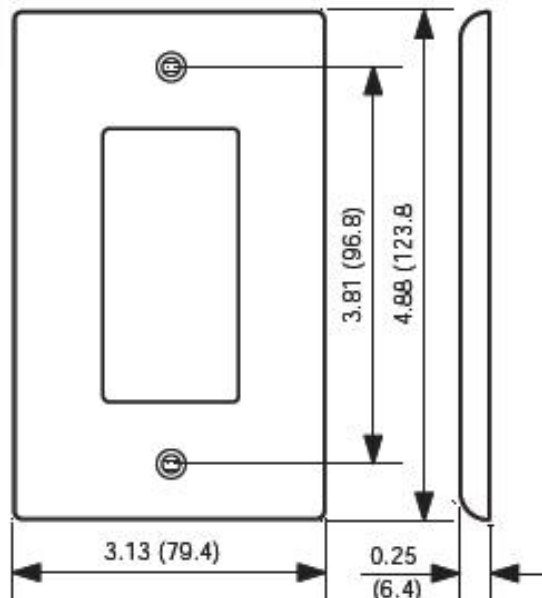

#### Product Features

**Color :** White

**Gang :** 2

**Material :** Nylon

**Mount :** Device

**Size :** Midway

**Standards and Certifications :** UL/CSA

**Type :** Decora Duplex

#### Available Colors :

Black

Gray

Ivory

Light Almond

**NOTE:** Add 1.81" (46.0mm) for each additional gang.